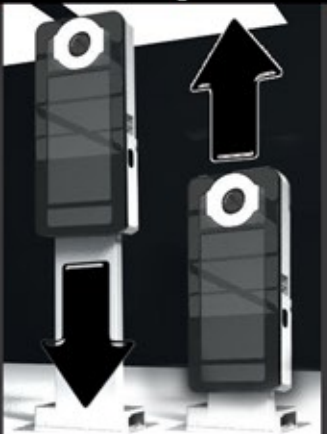

Option 1 - Professional Package

Fotopod Photo Machine v3.0 "mini"

(310) 902-5400
info@fotopod.com

Package includes:

Fotopod Photo Machine

- All aluminum body with black or white front panel
- Internal aluminum/stainless steel support structure
- Huge LG brand 21.5" vertical touchscreen IPS monitor
- NEW** Free upgrade to sunlight-viewable 1000 cd/m2 outdoor brightness monitor! (\$700 savings!)
- HDMI, DVI, VGA monitor input

Removable, Super fast Mini-PC Included:

- Fanless design, aluminum case
- 8GB RAM + 120GB SSD Drive
- Intel i3/i5/i7 quad-thread CPU
- Quick 12 second Startup time
- HDMI + VGA Display output
- 6 Total USB ports, 4 ports 3.0
- Intel 300M wifi, 3G capable (zero-interference shell)
- Windows 7 Ultimate (Factory installed OEM version)

Details:

- High-torque electric column lift for automatic height adjustment. Push the side toggle button and the unit moves up/down on vertical axis and completely collapsible for easy setup and transport
- Easy-grasp side handles make it a breeze to lug around
- DSLR camera-housing unit with adjustable mounts, and internal cooling fan
- Quick release suction cam mount (Vertical & Horizontal)
- Rear-panel access compartment to Mini PC.
- Removable, steel-plate bottom feet for extra support
- Removable mounting tray on back, up to 20 lbs weight
- Professional F&V dimmable 5600k LED Ring light, with two color filters, AC powered, battery backup
- Dimmable 5600k LED body panel lights, AC powered
- Logitech k400 Wireless Keyboard